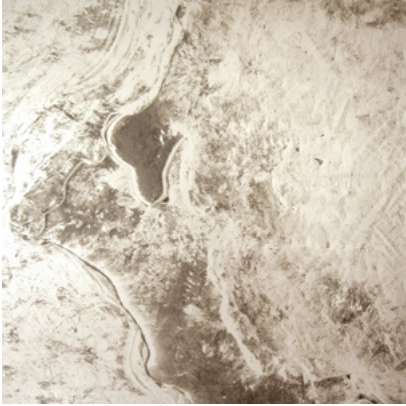

Calico

TERRA

Tear Sheet

Terra is inspired by the metaphysical qualities of lead.

AETHER

ALUM

ASTRA

COMET

DISCLAIMER
Panel maps represent mural artwork only. Reference the physical sample for color and texture.

PANEL WIDTH
26" / 661 mm trimmed

FLAMMABILITY
ASTM E84 Adhered Class A

DETAILS
Custom options available